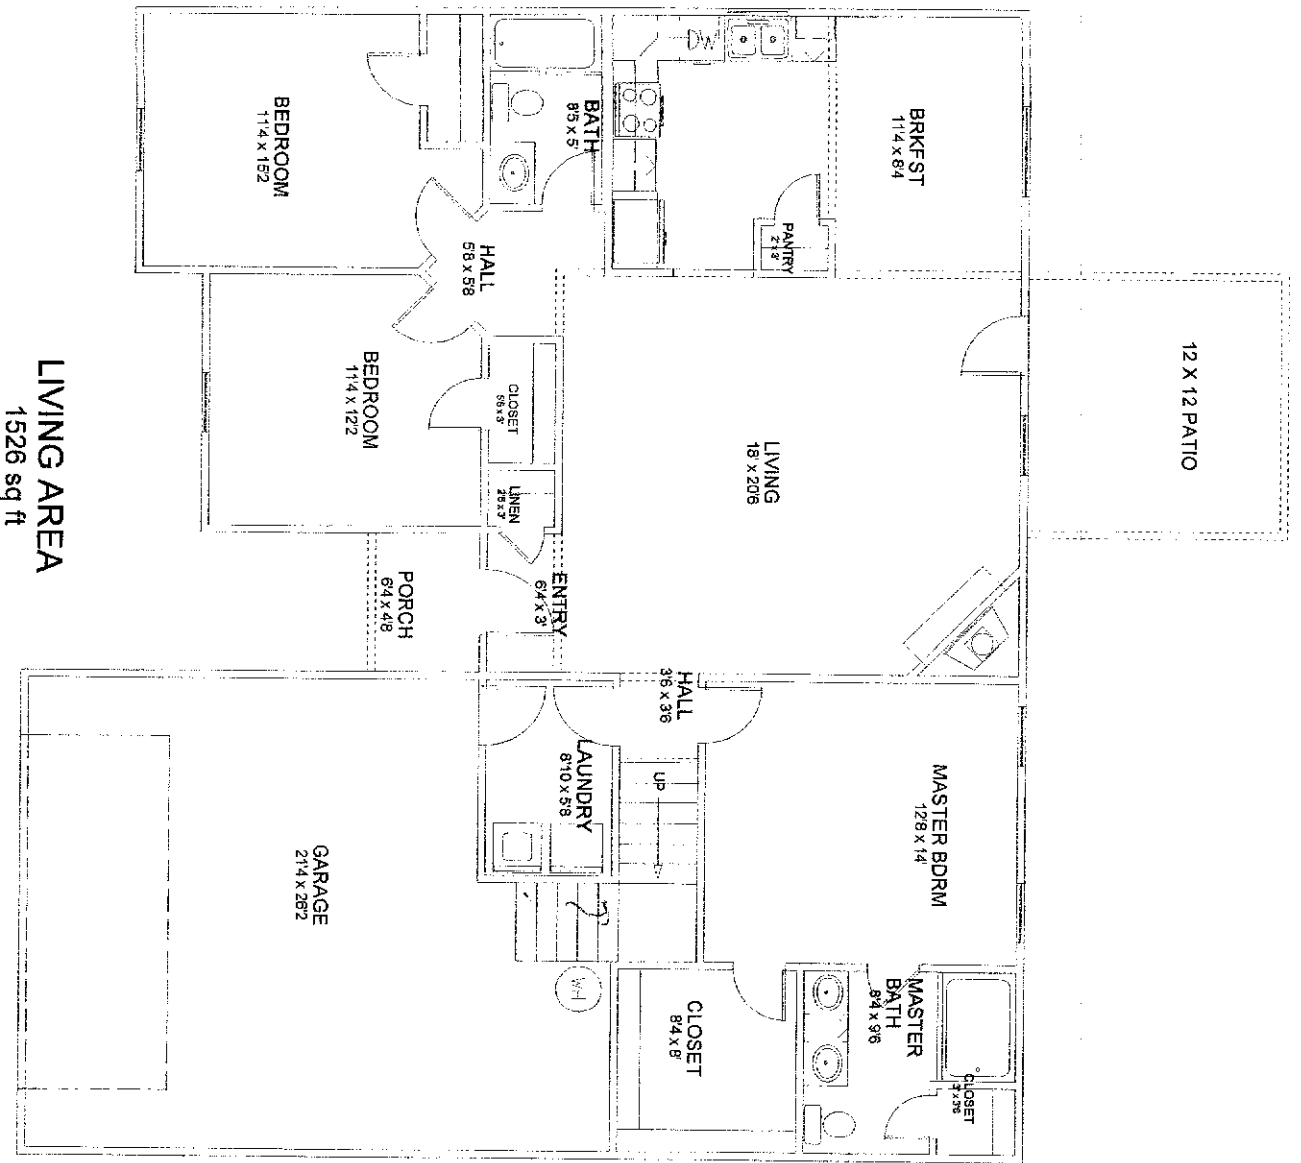

Belleview w/ Bonus

12 X 12 PATIO

LIVING AREA  
1526 sq ft