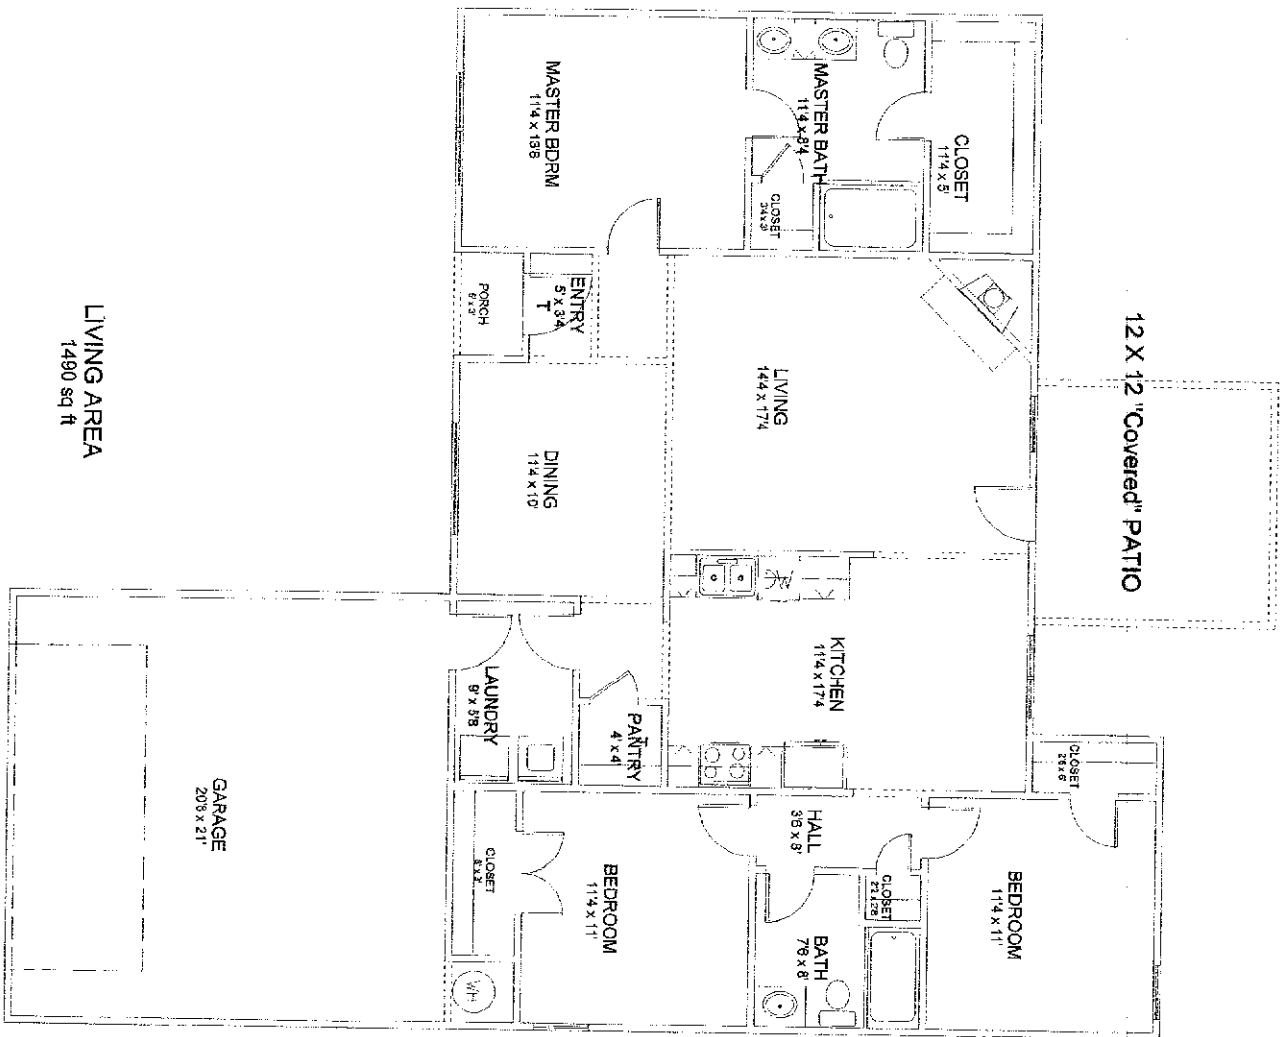

Maxwell

LIVING AREA
1490 sq ft

GARAGE
20.8 x 21'