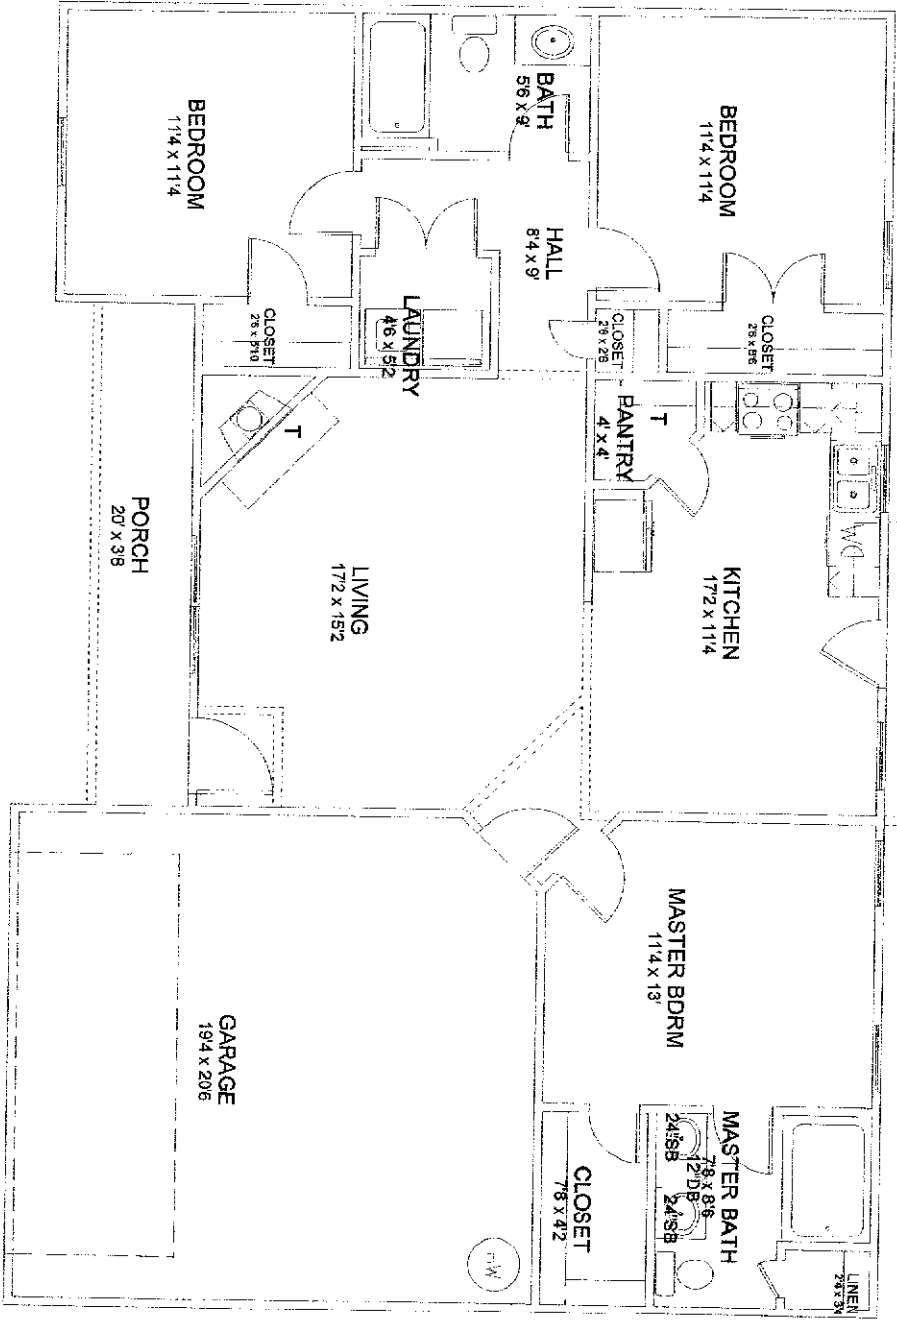

Bingham

12 X 12 "COVERED" PATIO

BEDROOM
114 X 114

BEDROOM
114 X 114

BATH
56 X 9

HALL
84 X 9

LAUNDRY
48 X 52

PANTRY
4 X 4

KITCHEN
172 X 114

LIVING
172 X 152

PORCH
20 X 38

MASTER BDRM
114 X 13

MASTER BATH
78 X 88

CLOSET
78 X 42

GARAGE
194 X 206

LIVING AREA
1223 sq ft